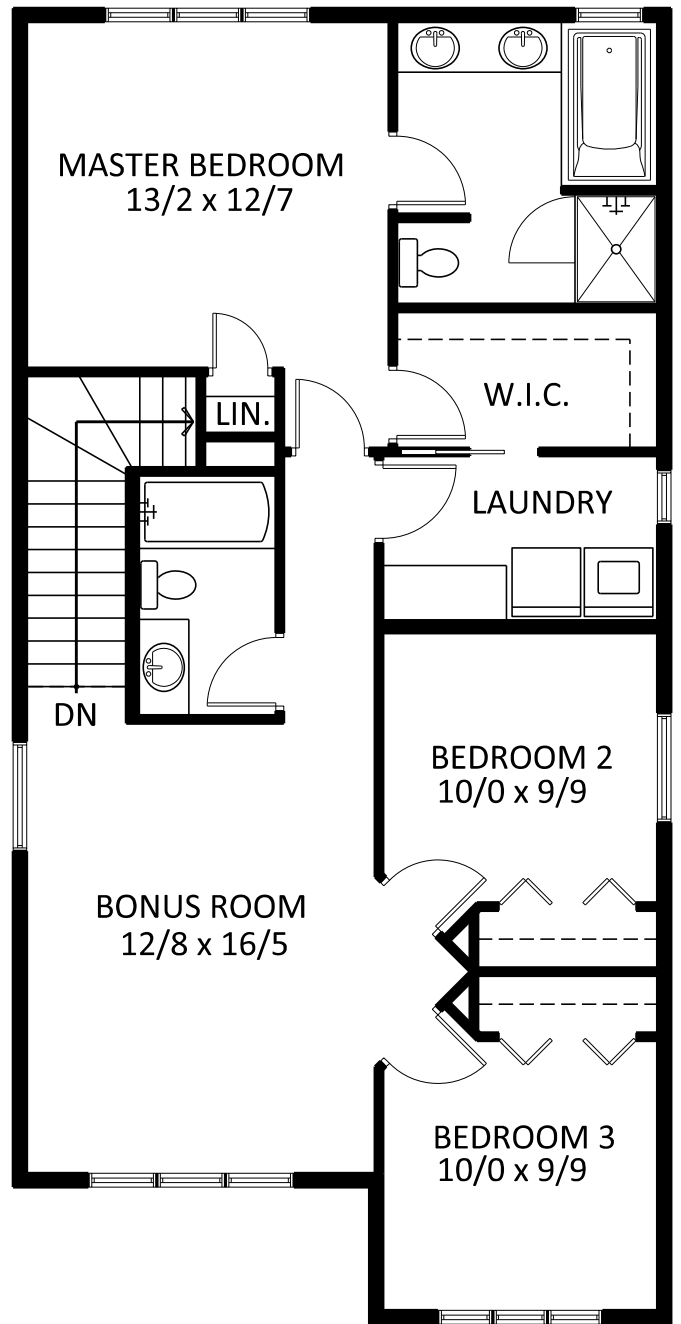

DECK  
12/0 x 10/0

MAIN FLOOR PLAN  
760 SQ.FT.

UPPER FLOOR PLAN  
1087 SQ.FT.

**TOTAL 1847 SQ.FT.**