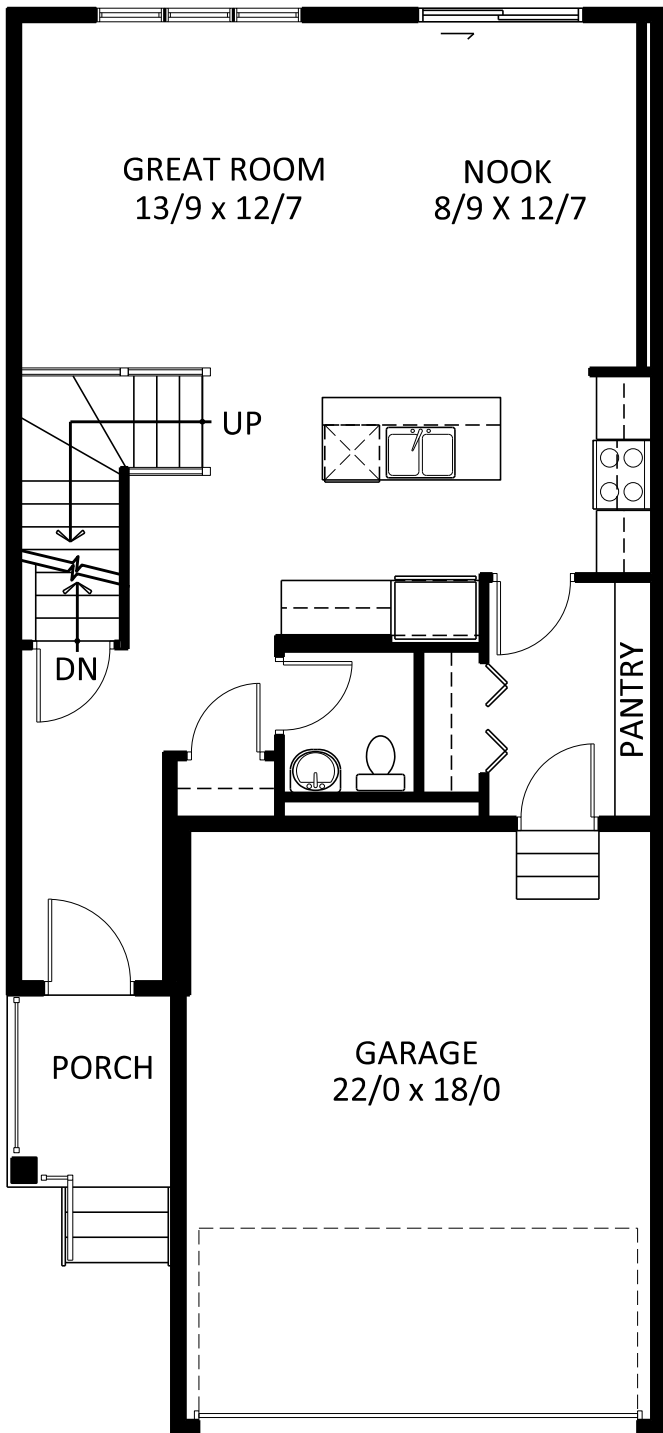

DECK  
12/0 x 10/0

MAIN FLOOR PLAN  
760 SQ.FT.

UPPER FLOOR PLAN  
1087 SQ.FT.

**TOTAL 1847 SQ.FT.**